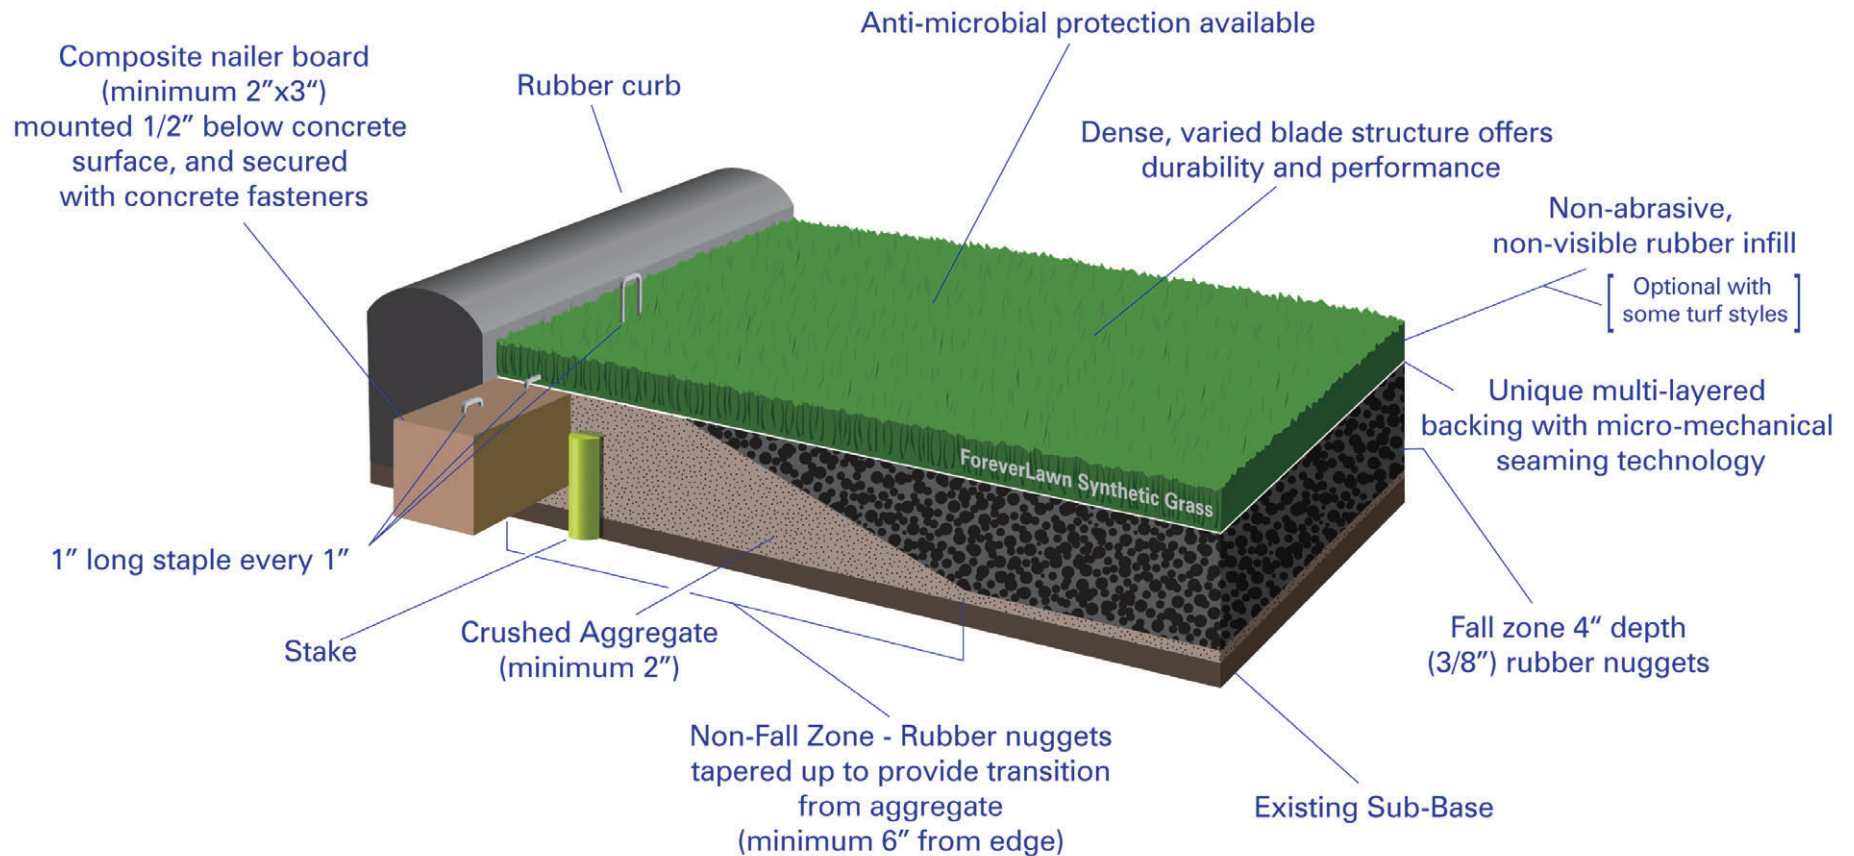

Playground Grass System

Edge Detail - Rubber curb (transition from aggregate to rubber)

4500 Bogan Avenue NE • Albuquerque, NM 87109
 Phone: 505.217.0177 • Fax: 866.212.1925 • foreverlawn.com

Drawn By	Name M.Jiron	Date 5/7/09
Scale	Not to scale	
Drawing No.	ED-130	